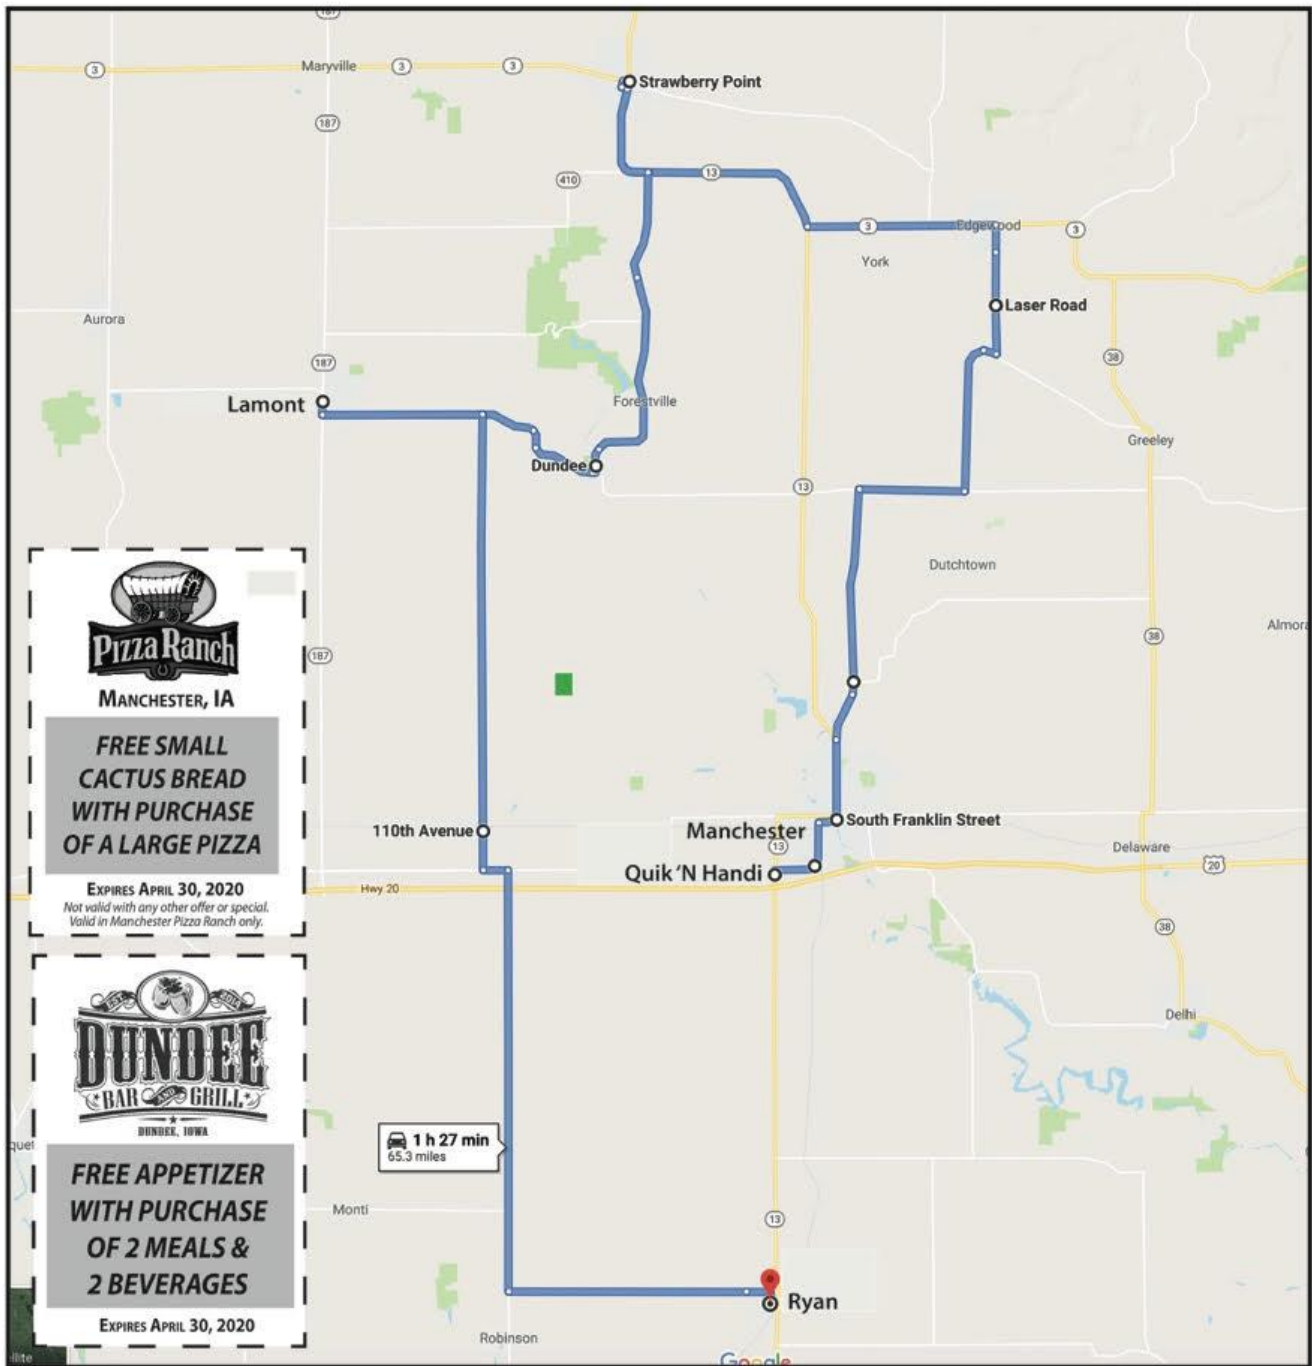

Cruise Route 2019

Approx. 65 miles. Leave 5:00 p.m. from Quick & Handi (EZ Pickins) Right on Burrington to West Marion Street; Right on West Marion to South Franklin. Left on South Franklin thru town; straight on Honey Creek Rd/D13. Straight onto 180th Ave./X15 to stop sign; Turn Right on 150th Street. Go East to 200th Ave./X21 turn left; Go to Laser Road & Turn Left for Edgewood; Stop sign in Edgewood/Hwy 3 Turn left; Thru Edgewood to Hwy 13; Turn Right on Hwy 13 to Strawberry Point; in Strawberry Point go to West Mission Street; Turn Left on West Mission Street to Park Ave./ 1 Block turn Left- Go 3 Blocks to Lincoln St.; Turn Left. Go 1 Block to Hwy 13, turn Right on Hwy 13. Go to 140th Ave./W69; Right turn on 140th Ave./ W69 to Dundee; Right turn on C64 to Lamont: Turn right on Monroe St.; Left on Pine St. to Hwy 187; Left on Hwy 187 to C64; Turn Left C64; Turn Right W63/110th Ave. to Masonville; Thru Masonville D22; Turn Left on D22 1 Mile turn Right on W63/110th Ave.; Go to D47/300th St. Turn Left for Ryan; in Ryan turn Right on Howard St. to Main St. turn Left. Places to park for street dance. Enjoy!